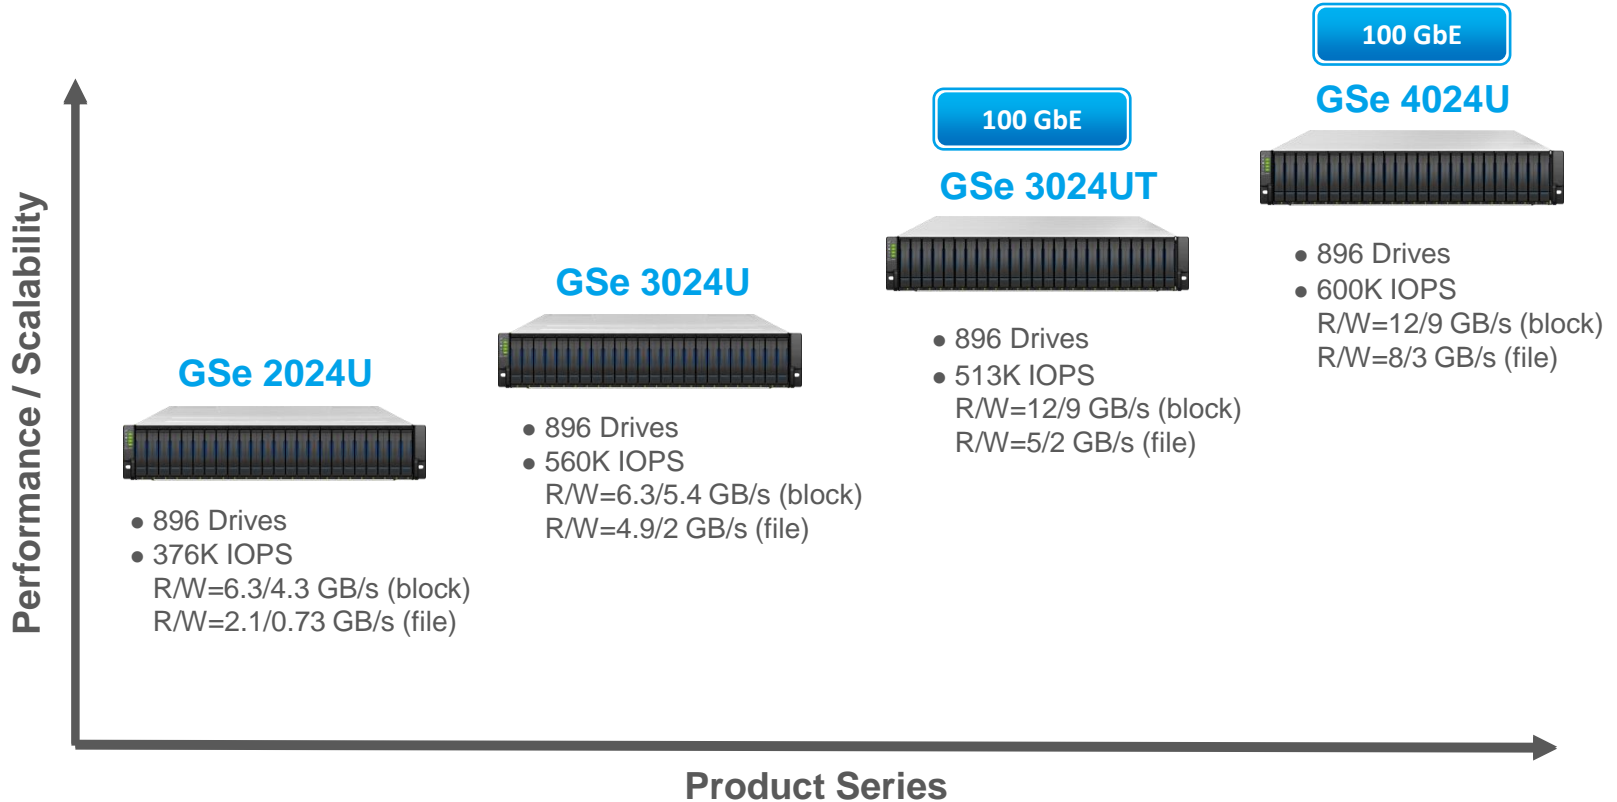

EonStor GSe - U.2 NVMe Hybrid-Flash Series Overview