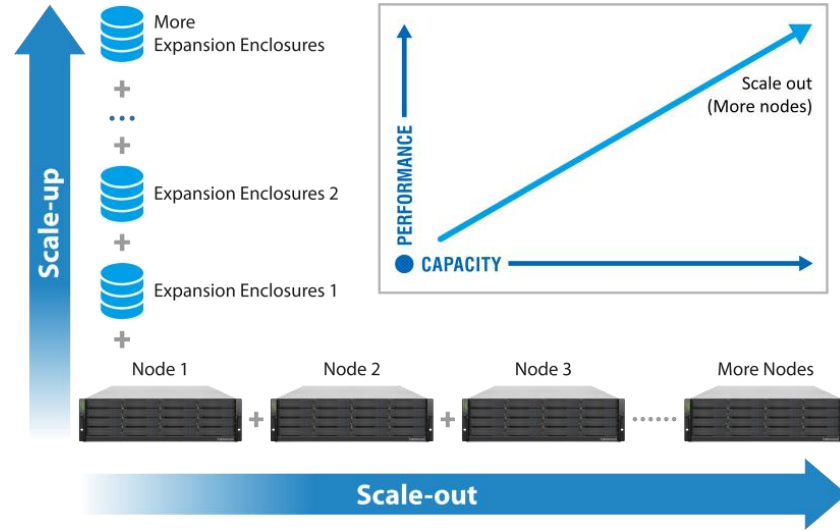

EonStor CS is a Scale-out NAS system, which supports horizontal scalability (Scale-out) by adding more devices, linearly expanding both capacity and performance as the system grows. The entire cluster can reach up to 100+ GB/s read/write speed and 100+ PB capacity.

100+ GBps
Read/Write speed

144
Nodes

100+
PB

High Scalability

- **Horizontal scalability (Scale-out)**
 - Connecting more devices (nodes) to increase both capacity and performance
 - Up to 144 nodes
- **Vertical scalability (Scale-up)**
 - Adding disk drives to an existing system via JBOD to increase capacity
 - Up to 120 HDDs per node