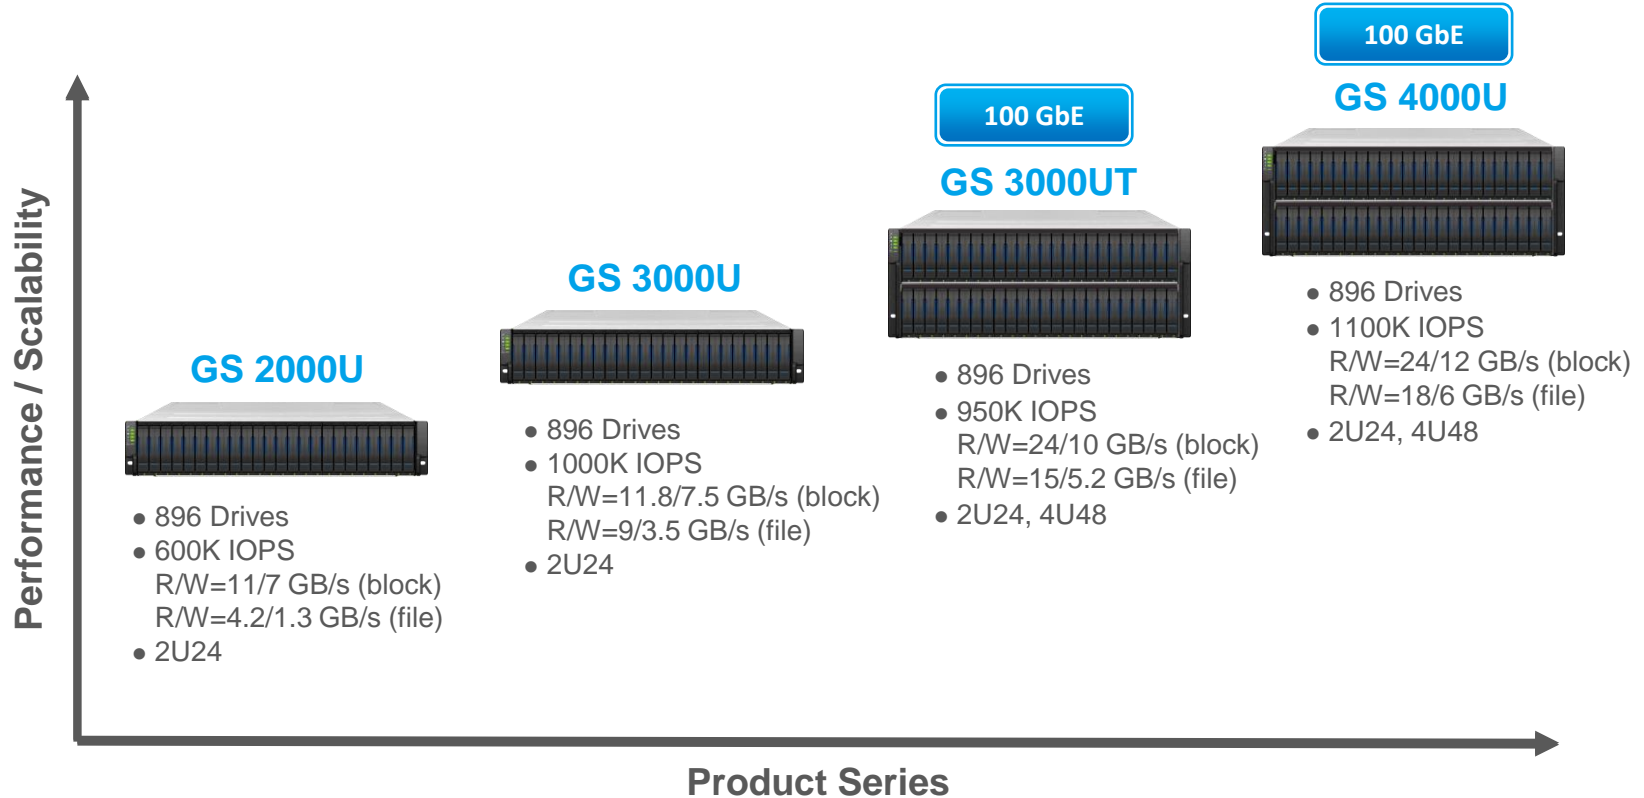

EonStor GS - U.2 NVMe Hybrid-Flash Series Overview