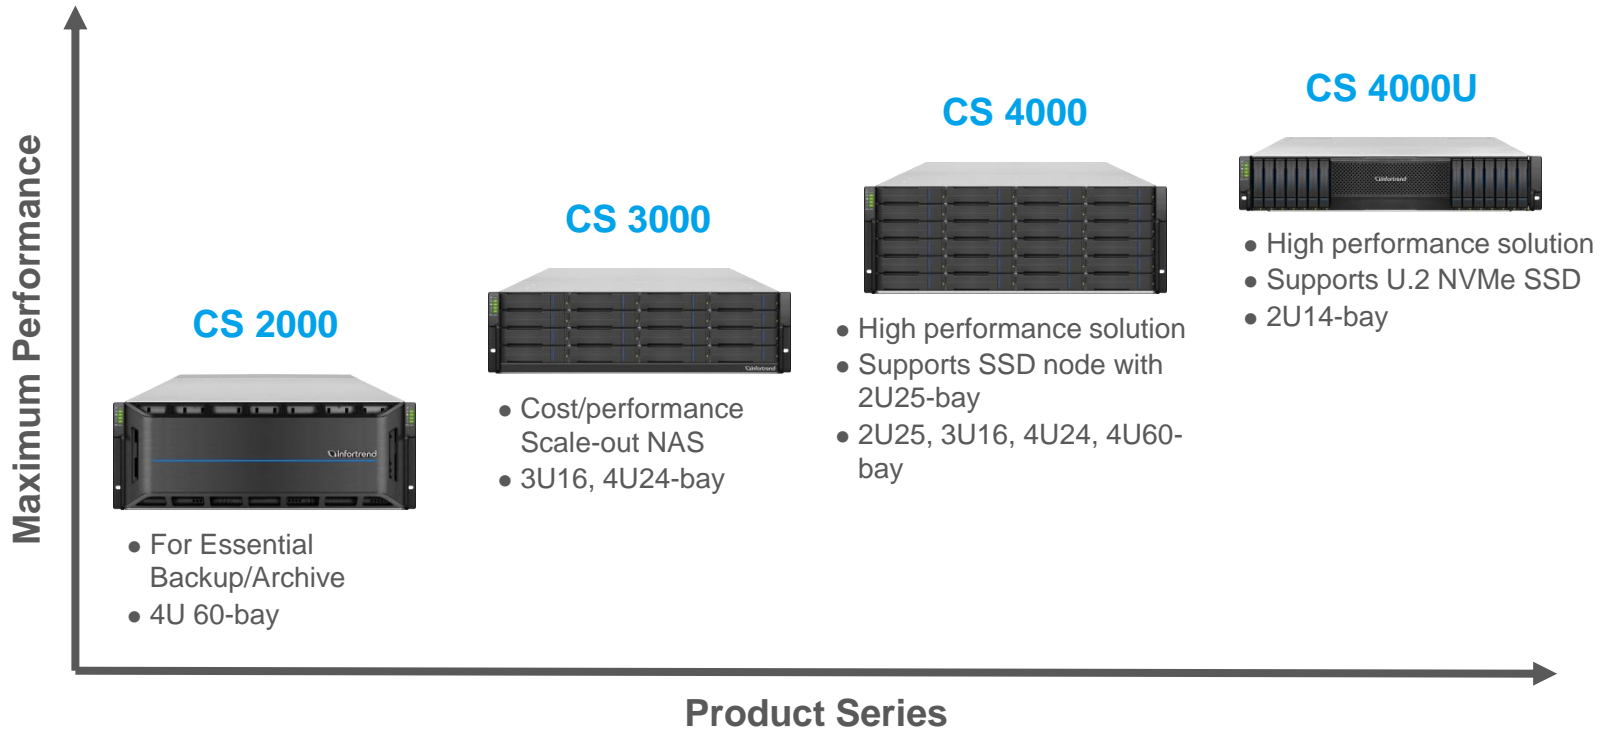

EonStor CS Family Overview