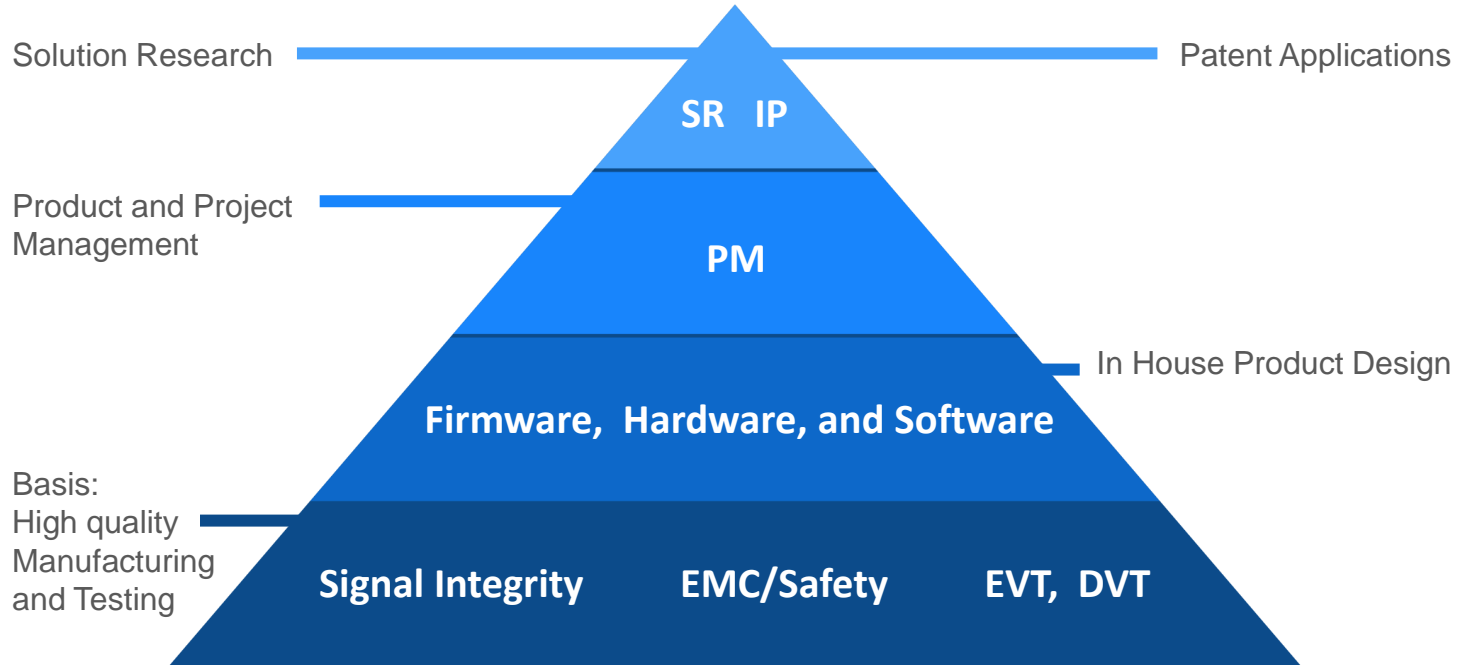

High Quality from Design to Manufacturing

Total Quality Management (TQM)

- Implement TQM in design, supply chain, manufacturing, and quality management
- Weekly quality review is driven by the top management team

Process Control Methodology

- Foolproof software automation for production testing
- Six sigma process control methodology

Shop Floor Control and Traceability

- Forward / backward traceability and up to PCBA component level
- Foolproof routing control for operation and service

Close Loop Corrective Action

- Web-based integrated CAR (corrective action request) system
- Benchmark — 8D problem-solving methodology

Dedicated Focus on R&D

Total 300+ technical staff

Worldwide Achievements & Recognitions