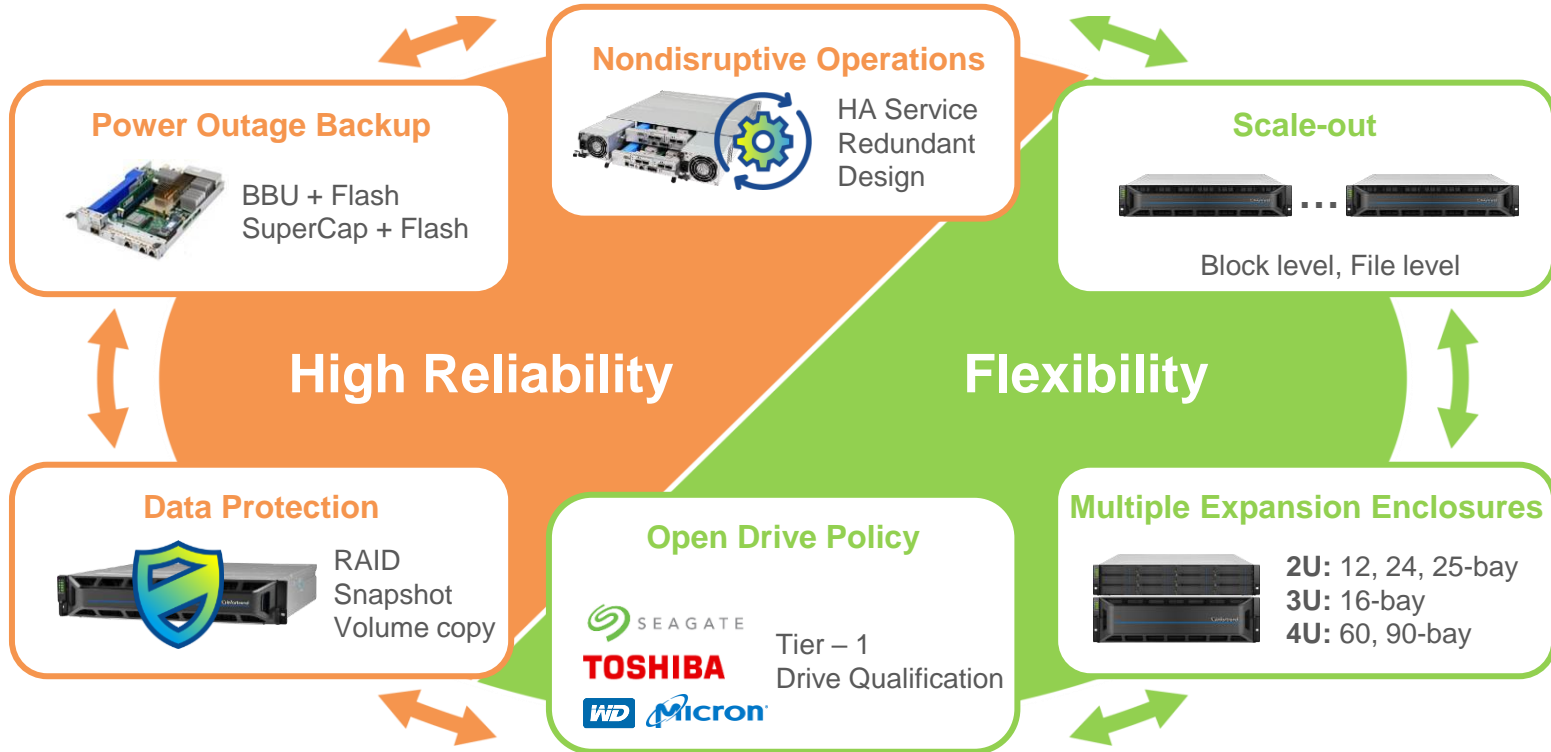

EonStor GS Advantage