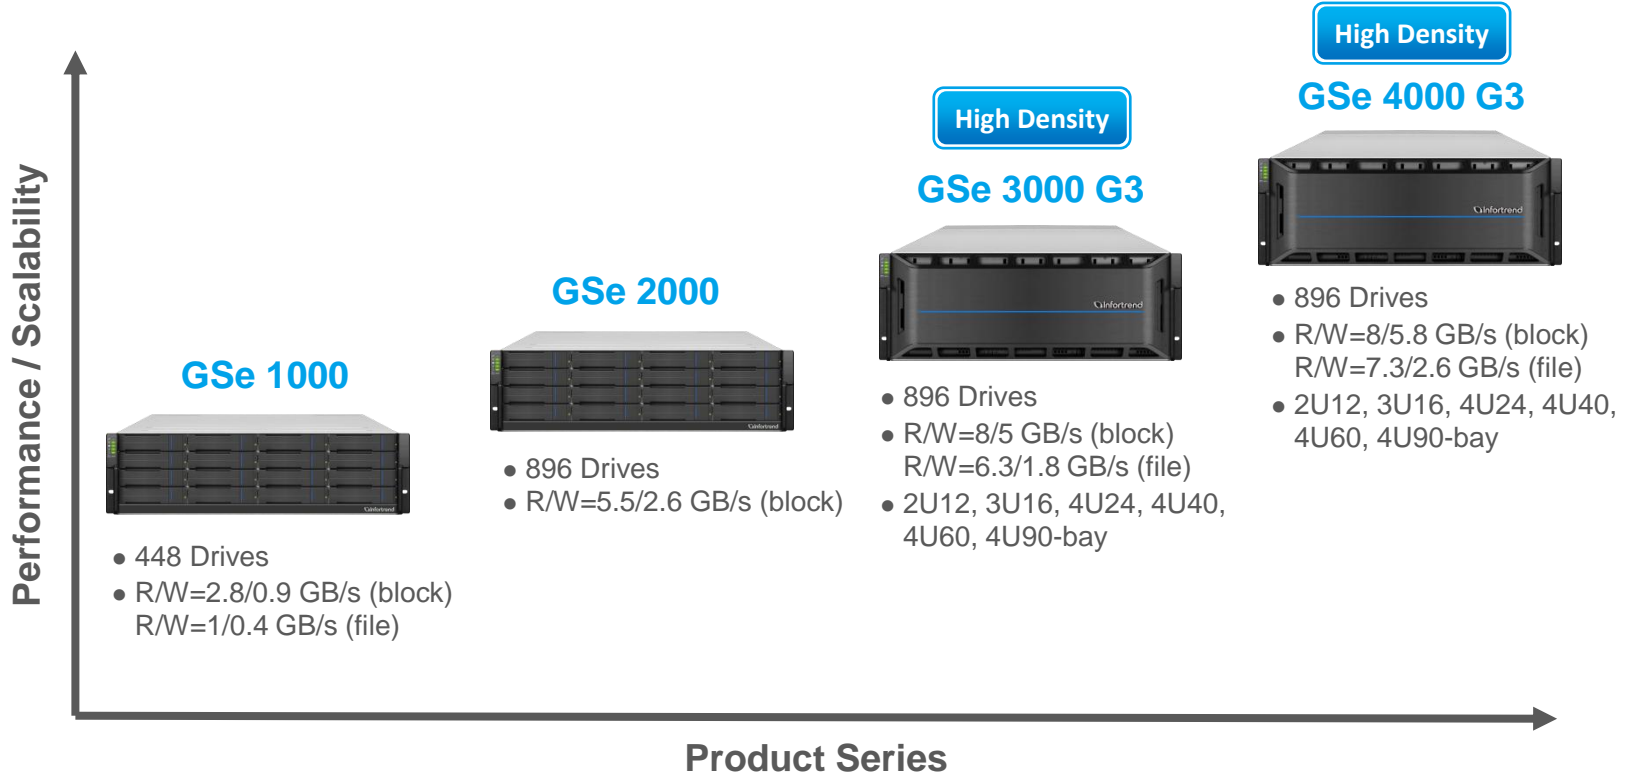

EonStor GSe - SAS HDD Series Overview