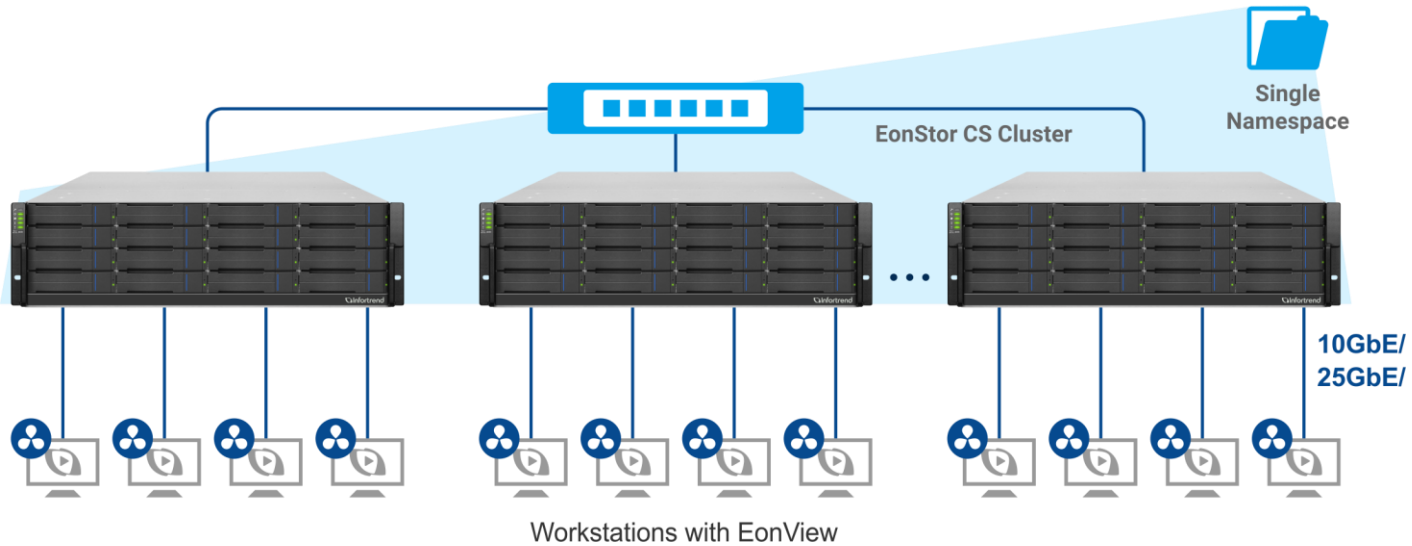

Surveillance / Backup

- Massive & seamless scale-out capability
- Milestone certified solution

Portfolio

Scale-Out NAS
EonStor CS storage family

Unified Storage (SAN+NAS)
EonStor GS/GSe storage family

SAN Storage
EonStor DS storage family

AI Storage Appliance
EonStor GSi storage family

Entry Commercial NAS
EonStor GSe Pro storage families

CS Introduction

EonStor CS Family

The most valued and reliable scale-out network attached storage

High Performance and Capacity

EonStor CS is a Scale-out NAS system, which supports horizontal scalability (Scale-out) by adding more devices, linearly expanding both capacity and performance as the system grows. The entire cluster can reach up to 100+ GB/s read/write speed and 100+ PB capacity.

100+ GBps
Read/Write speed

144
Nodes

100+
PB

High Scalability

- **Horizontal scalability (Scale-out)**
 - Connecting more devices (nodes) to increase both capacity and performance
 - Up to 144 nodes
- **Vertical scalability (Scale-up)**
 - Adding disk drives to an existing system via JBOD to increase capacity
 - Up to 120 HDDs per node