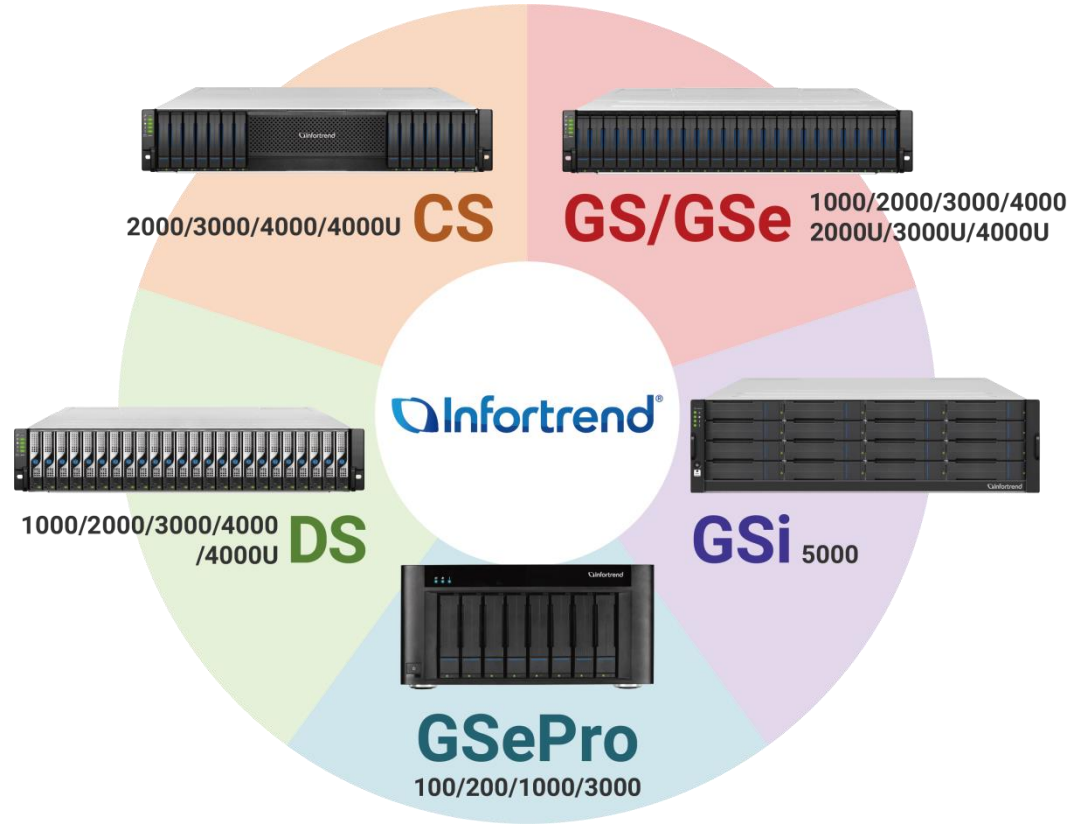

Surveillance / Backup

- Massive & seamless scale-out capability
- Milestone certified solution

Portfolio

Scale-Out NAS
EonStor CS storage family

Unified Storage (SAN+NAS)
EonStor GS/GSe storage family

SAN Storage
EonStor DS storage family

AI Storage Appliance
EonStor GSi storage family

Entry Commercial NAS
EonStor GSe Pro storage families

CS Introduction

EonStor CS Family

The most valued and reliable scale-out network attached storage

High Performance and Capacity

EonStor CS is a Scale-out NAS system, which supports horizontal scalability (Scale-out) by adding more devices, linearly expanding both capacity and performance as the system grows. The entire cluster can reach up to 100+ GB/s read/write speed and 100+ PB capacity.