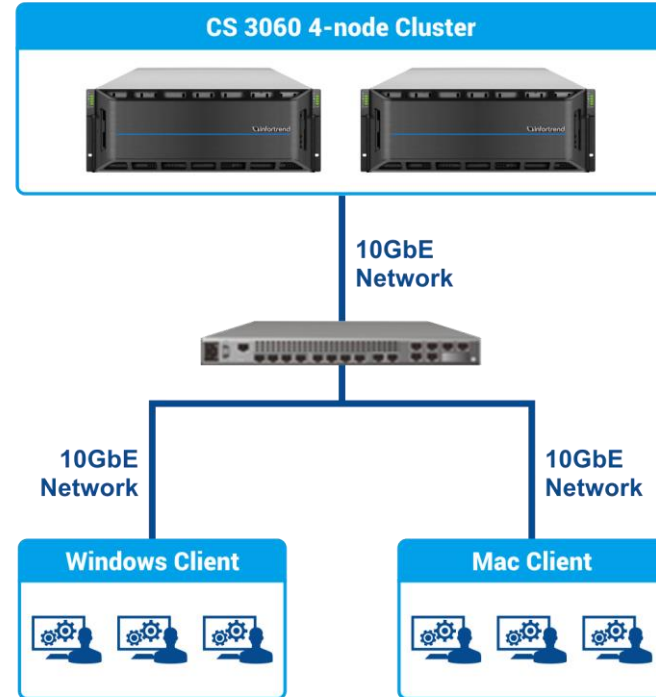

Case Study: Post-Production House

- **Challenges**

Insufficient performance and capacity of the existing storage system

- **Applications**

4K/HD video editing for a studio with more than 30 users

- **System Requirements**

- Performance: Read & Write $\geq$ 5GB/s
- Capacity: 650TB usable
- Protocol: SMB/CIFS

- **Why Infortrend?**

- High Performance: Read/Write = 5.9/5 GB/s
- Data Protection: EC 2+1, RAID 5
- Model: CS 3060D x 2 (4 nodes) with 120 HDDs