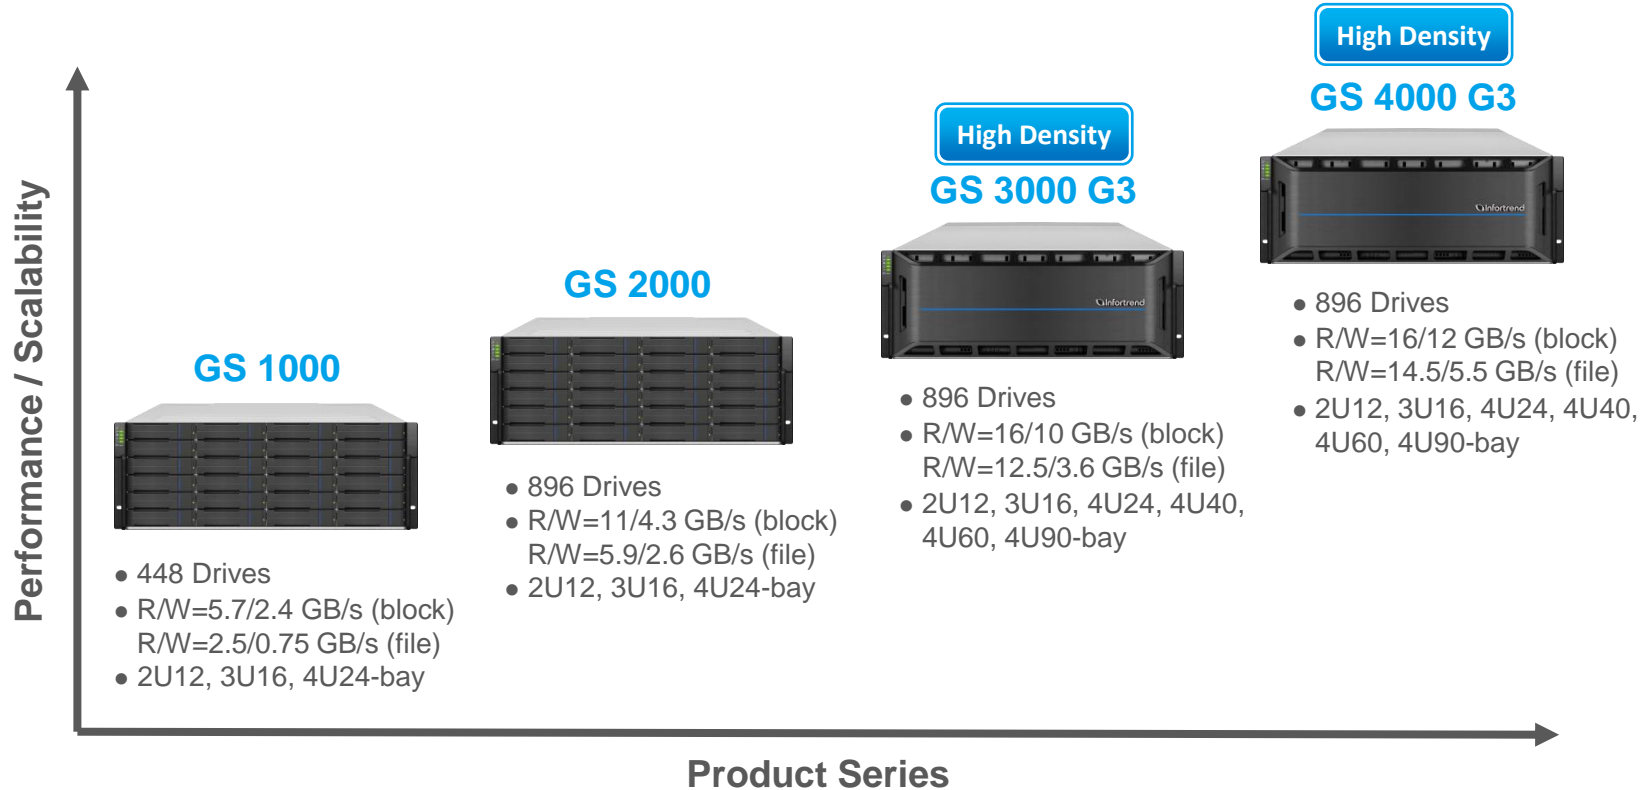

EonStor GS - SAS HDD Series Overview