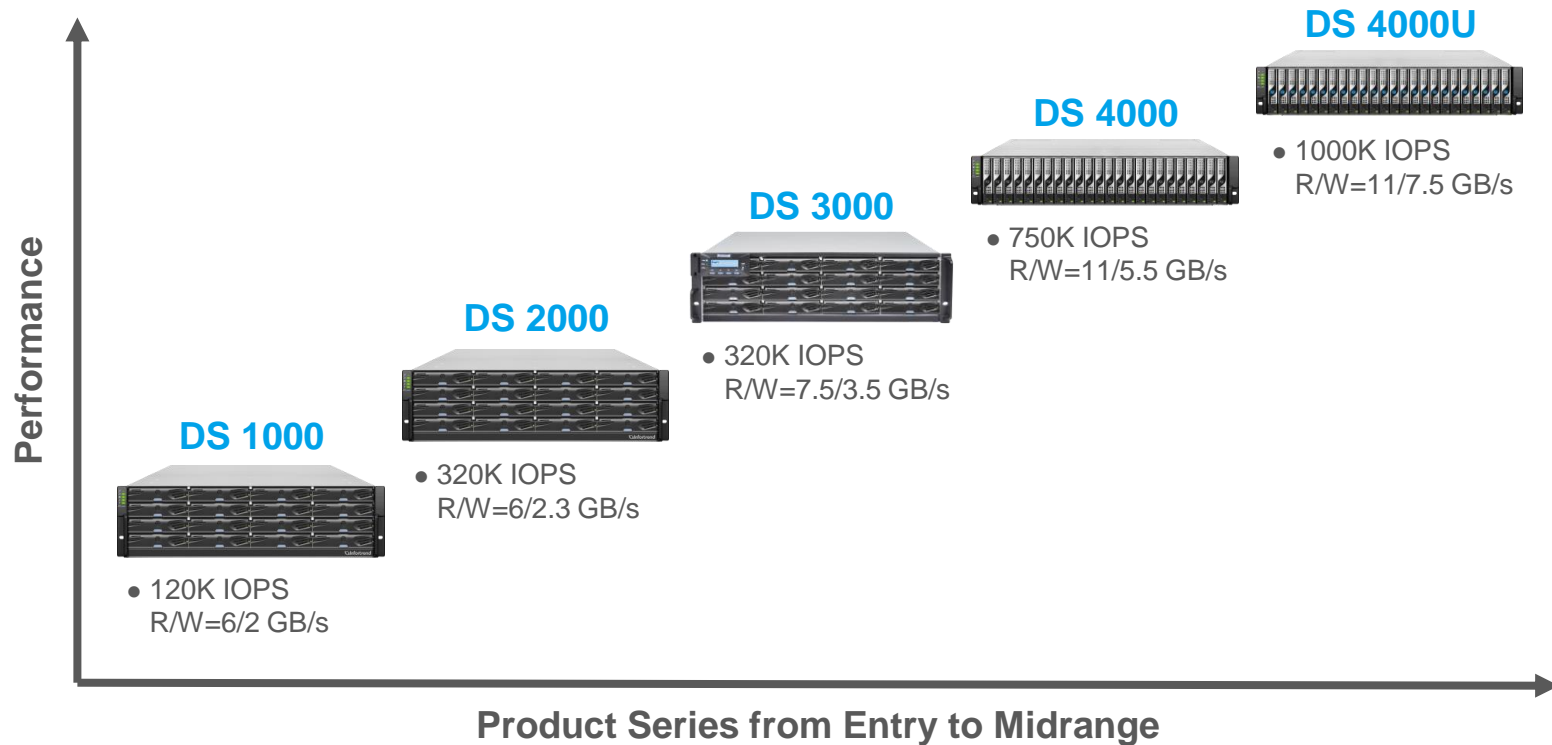

EonStor DS Family Overview