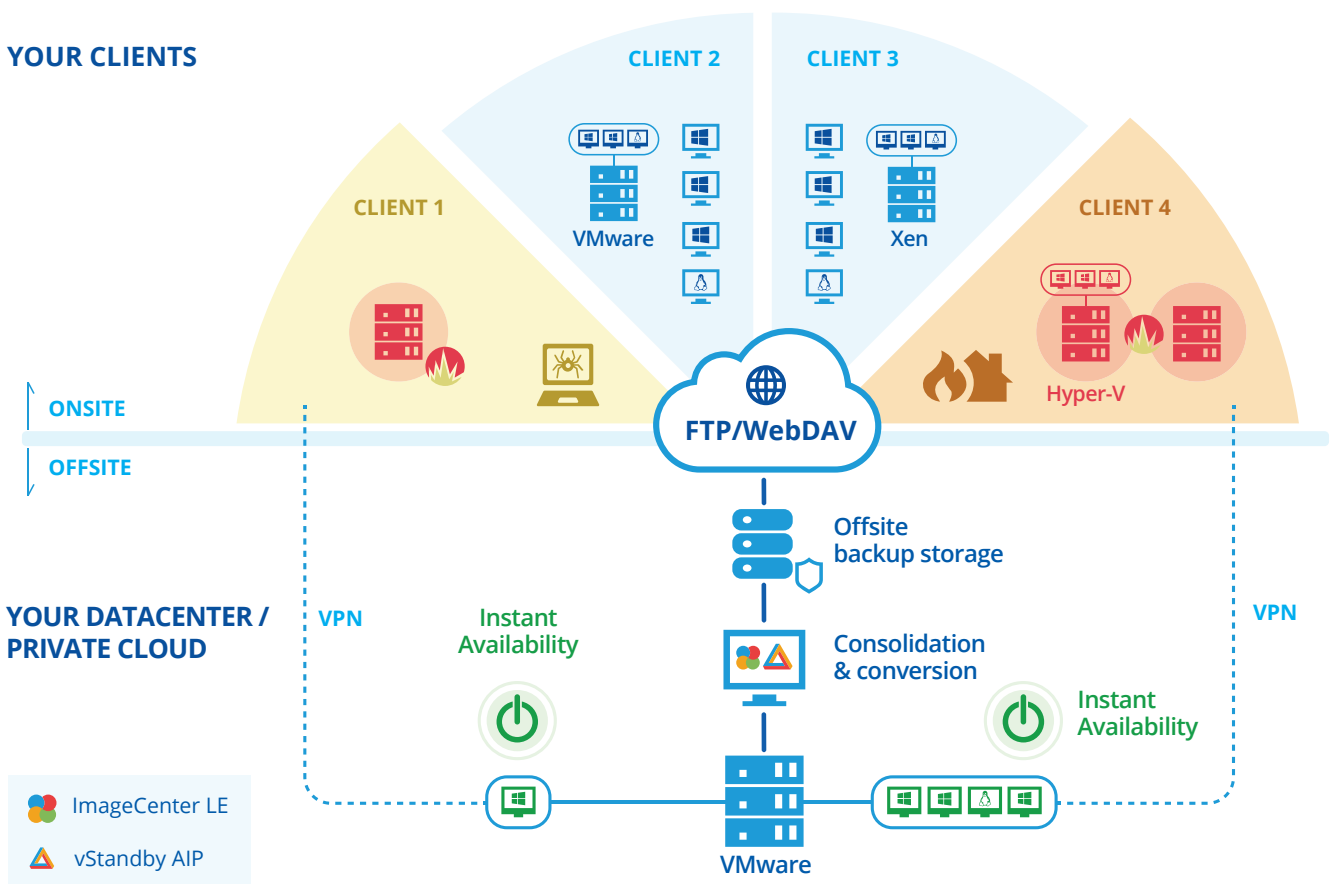

Restore your clients' mixed environments instantly with vStandby AIP

Scenario

Your clients don't have all the same infrastructure. You encounter old and new Windows physical servers, others clients have virtualised Linux and Windows machines on their Microsoft Hyper-V, Citrix Xen or VMware ESXi, and some may have a mix of servers and PCs in physical and virtual environments. As an IT reseller, you want to be able to restore all your clients' machines as fast as possible in your VMware ESXi environment (hosted or in your office), using the same IT software for both your clients and your private cloud for all technicians to master it faster and more efficiently.

Solution

YOUR CLIENTS

Fulfilled requirements

Fulfilled requirements	Windows	Linux
Backup of new and old OSes	✓	✓
Offsite backup replication	✓	✓
Onsite & Offsite Instant Disaster Recovery (<5 min)	✓	✓
Flexible Instant DR in Hyper-V & VMware	✓	✓
Remote installation	✓	✓
Fast backup testing	✓	✓
Only one solution provider	✓	✓
Outright & MSP licence options	✓	✓
Deduplication	✓	✓